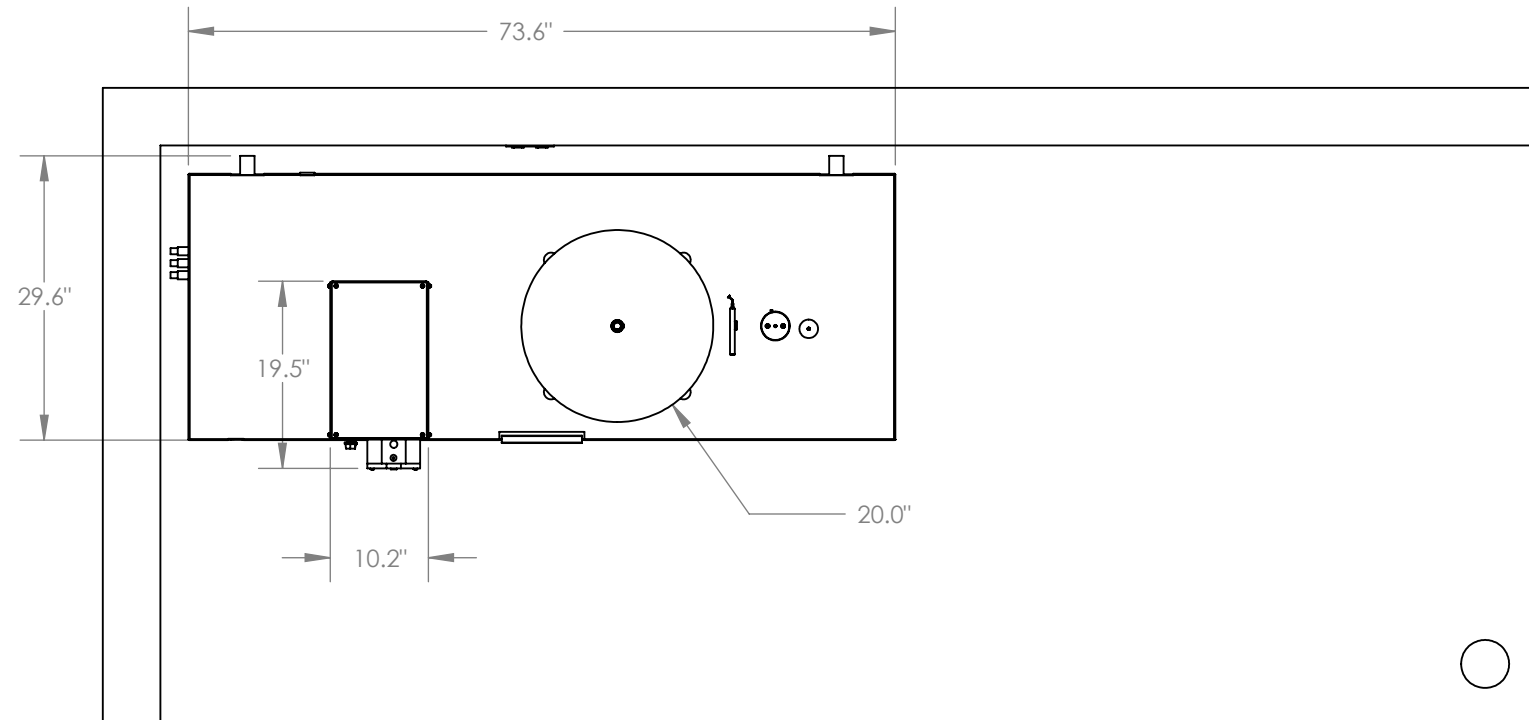

MicroDairy Designs LLC
 13339 Smithsburg Pike, Smithsburg MD 21783
 301-824-3689 microdairy@kipe.com
CONFIDENTIAL DOCUMENT

Pump, Filler/Capper, 100 Gallon Chiller

Material: Assembly

LTR	DESCRIPTION	DATE	BY	SIZE	PART NO.	REV.
				B	Sample Layout	#
REVISIONS				SCALE:	WEIGHT: 34605.01	SHEET 1 OF 2

MicroDairy Designs LLC 13339 Smithsburg Pike, Smithsburg MD 21783 301-824-3689 microdairy@kipe.com CONFIDENTIAL DOCUMENT			
Pump, Filler/Capper, 100 Gallon Chiller			
Material: Assembly			
SIZE	PART NO.	REV.	#
B	Sample Layout		
SCALE:	WEIGHT: 34605.01	SHEET 2 OF 2	