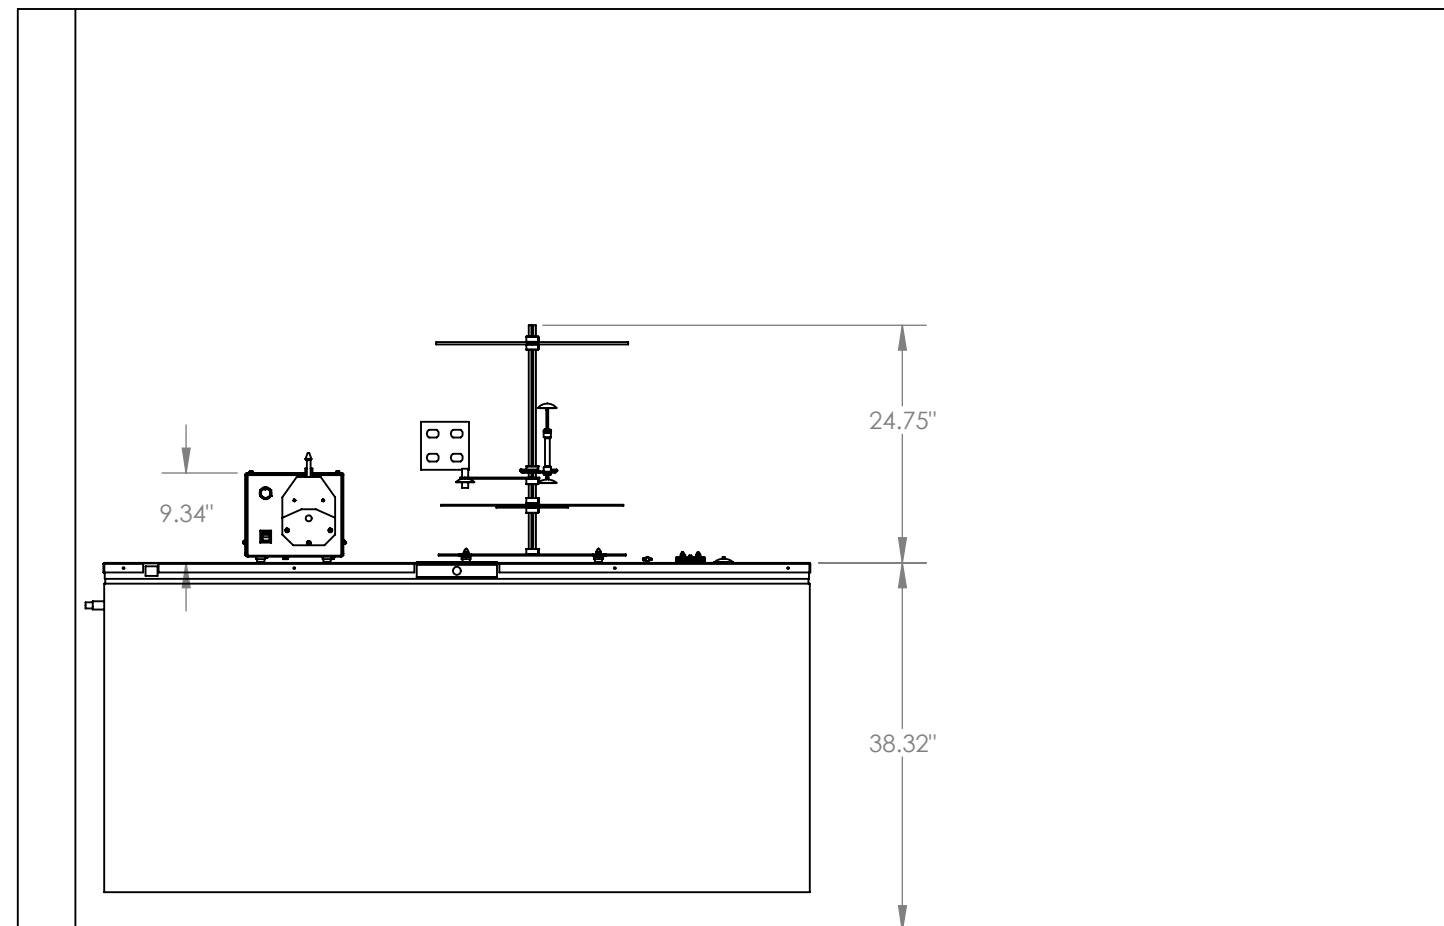

MicroDairy Designs LLC
 13339 Smithsburg Pike, Smithsburg MD 21783
 301-824-3689 microdairy@kipe.com
CONFIDENTIAL DOCUMENT

Pump, Filler/Capper, 100 Gallon Chiller

Material: Assembly

LTR	DESCRIPTION	DATE	BY	SIZE	PART NO.	REV.
				B	Sample Layout	#
REVISIONS				SCALE:	WEIGHT: 34605.01	SHEET 1 OF 2

MicroDairy Designs LLC 13339 Smithsburg Pike, Smithsburg MD 21783 301-824-3689 microdairy@kipe.com CONFIDENTIAL DOCUMENT			
Pump, Filler/Capper, 100 Gallon Chiller			
Material: Assembly			
SIZE	PART NO.	REV.	#
B	Sample Layout		
SCALE:	WEIGHT: 34605.01	SHEET 2 OF 2	