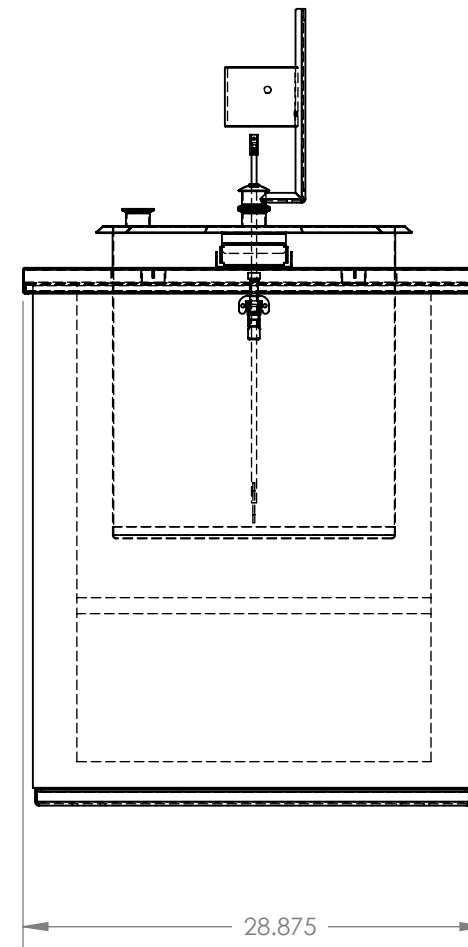

MicroDairy Designs LLC
 13339 Smithsburg Pike, Smithsburg MD 21783
 301-824-3689 microdairy@kipe.com
CONFIDENTIAL DOCUMENT

Single Tank Bulk Tank

Material: Assembly

LTR	DESCRIPTION	DATE	BY	SIZE	PART NO.	REV. #
				B	CH3500	#
REVISIONS				SCALE:	WEIGHT: 298.14	SHEET 1 OF 2

MicroDairy Designs LLC
 13339 Smithsburg Pike, Smithsburg MD 21783
 301-824-3689 microdairy@kipe.com
CONFIDENTIAL DOCUMENT

Single Tank Bulk Tank

Material: Assembly

SIZE	PART NO.	REV.
B	CH3500	#
SCALE:	WEIGHT: 298.14	SHEET 2 OF 2