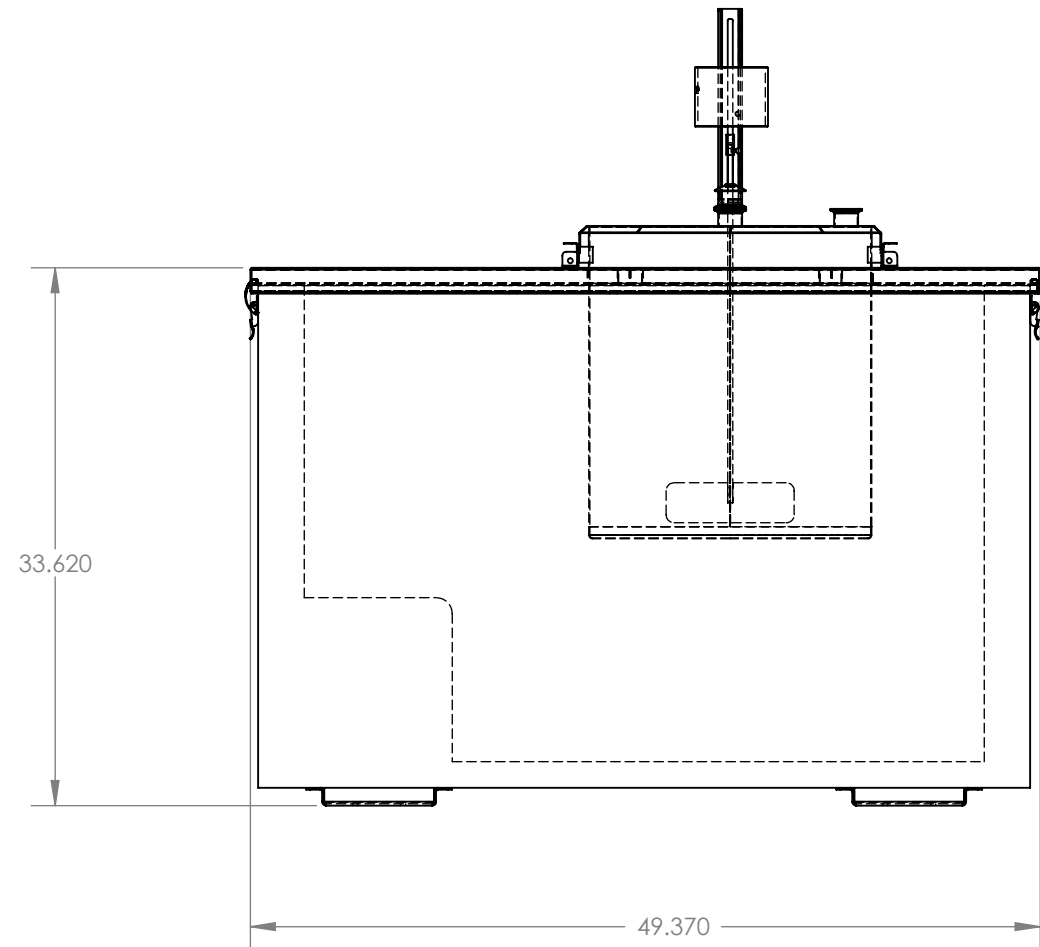

MicroDairy Designs LLC
 13339 Smithsburg Pike, Smithsburg MD 21783
 301-824-3689 microdairy@kipe.com
CONFIDENTIAL DOCUMENT

Single Tank Bulk Tank

Material: Assembly

LTR	DESCRIPTION	DATE	BY	SIZE	PART NO.	REV. #
				B	CH3500	#
REVISIONS				SCALE:	WEIGHT: 298.14	SHEET 1 OF 2

MicroDairy Designs LLC
 13339 Smithsburg Pike, Smithsburg MD 21783
 301-824-3689 microdairy@kipe.com
CONFIDENTIAL DOCUMENT

Single Tank Bulk Tank

Material: Assembly

SIZE	PART NO.	REV.
B	CH3500	#
SCALE:	WEIGHT: 298.14	SHEET 2 OF 2