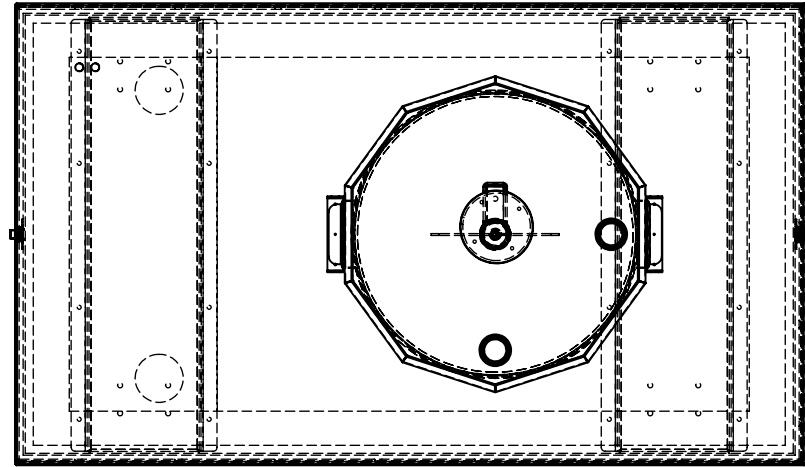

MicroDairy Designs LLC
 13339 Smithsburg Pike, Smithsburg MD 21783
 301-824-3689 microdairy@kipe.com
CONFIDENTIAL DOCUMENT

Single Tank Bulk Tank

Material: Assembly

LTR	DESCRIPTION	DATE	BY	SIZE	PART NO.	REV. #
				B	CH3500	#
REVISIONS				SCALE:	WEIGHT: 298.14	SHEET 1 OF 2

MicroDairy Designs LLC
 13339 Smithsburg Pike, Smithsburg MD 21783
 301-824-3689 microdairy@kipe.com
CONFIDENTIAL DOCUMENT

Single Tank Bulk Tank

Material: Assembly

SIZE	PART NO.	REV.
B	CH3500	#
SCALE:	WEIGHT: 298.14	SHEET 2 OF 2